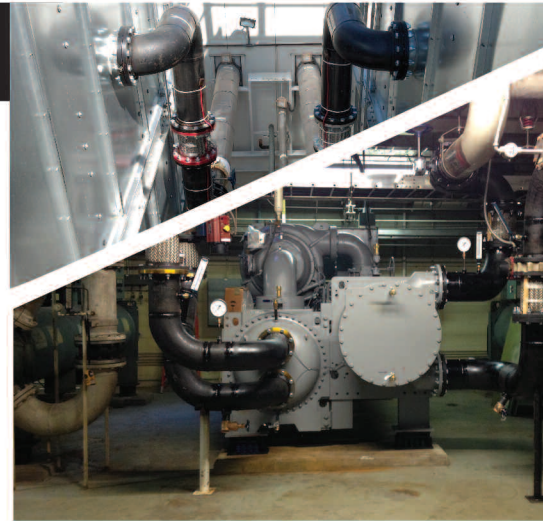

Industrial

Institutional

Member of DMBE, SWAM Certified

info@wpmechanical.com

www.wpmechanical.com

MECHANICAL SERVICES

- Boiler Services
- Certified Welding
- Demolition and Removal
- Equipment Installation (All makes)
 - Boilers
 - Boiler Room Equipment
 - Burners
 - Chillers
 - Cooling Towers
 - Heat Exchangers
 - Pumps & Pump Packages
- HVAC services
- Mechanical Systems Piping
- Process Piping Systems
- Pipe Fabrication
- Plumbing
- Service Contracts
- Steam & Trap Surveys
- R1 Code Repairs